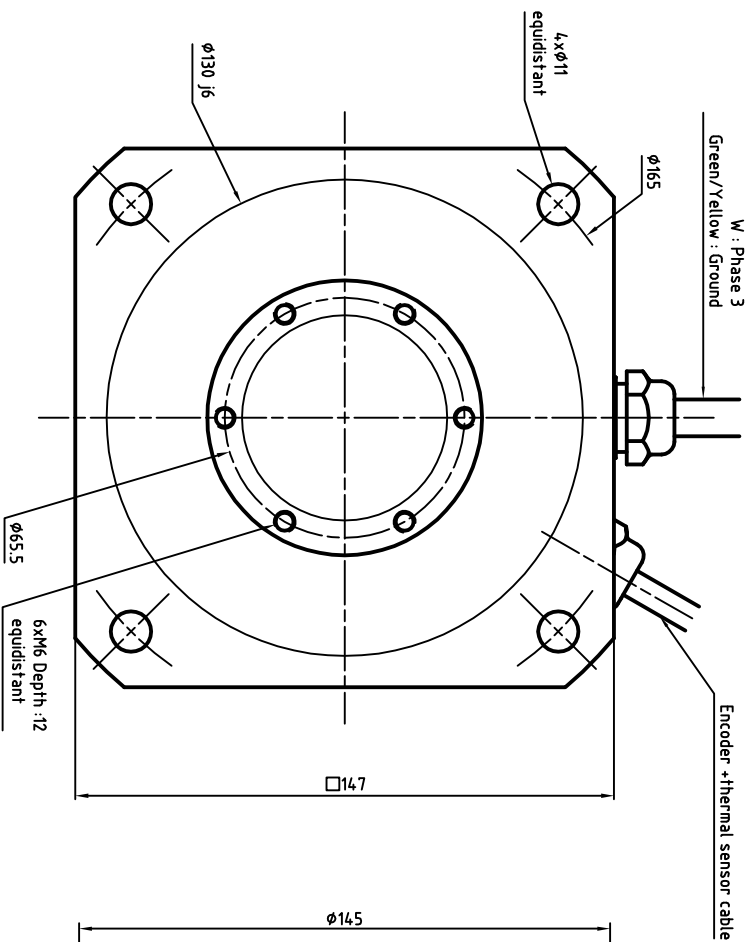

Power cable diameter and section depends on rated current
 U : Phase 1
 V : Phase 2
 W : Phase 3
 Green/Yellow : Ground

ENCODER SIGNAL COLORS

Wires colors	ERN1387	ERN1381	ECN1313	EON1325
White	A+	0V	Up	Up
Brown	A-	Up	0V	0V
Green	R+	A+	A+	A+
Yellow	R-	A-	A-	A-
Pink	D+	B-	B-	B-
Grey	D-	B+	B+	B+
Blue	C+	R+	DATA+	DATA+
Red	C-	R-	DATA-	DATA-
Black	Thermal	Thermal	CLOCK+	CLOCK+
Violet	Thermal	Thermal	CLOCK-	CLOCK-
Grey/Pink	B+	N/A	Thermal	Thermal
Red/Blue	B-	N/A	Thermal	Thermal
White/Green	0V	N/A	N/A	N/A
Brown/Green	Up	N/A	N/A	N/A