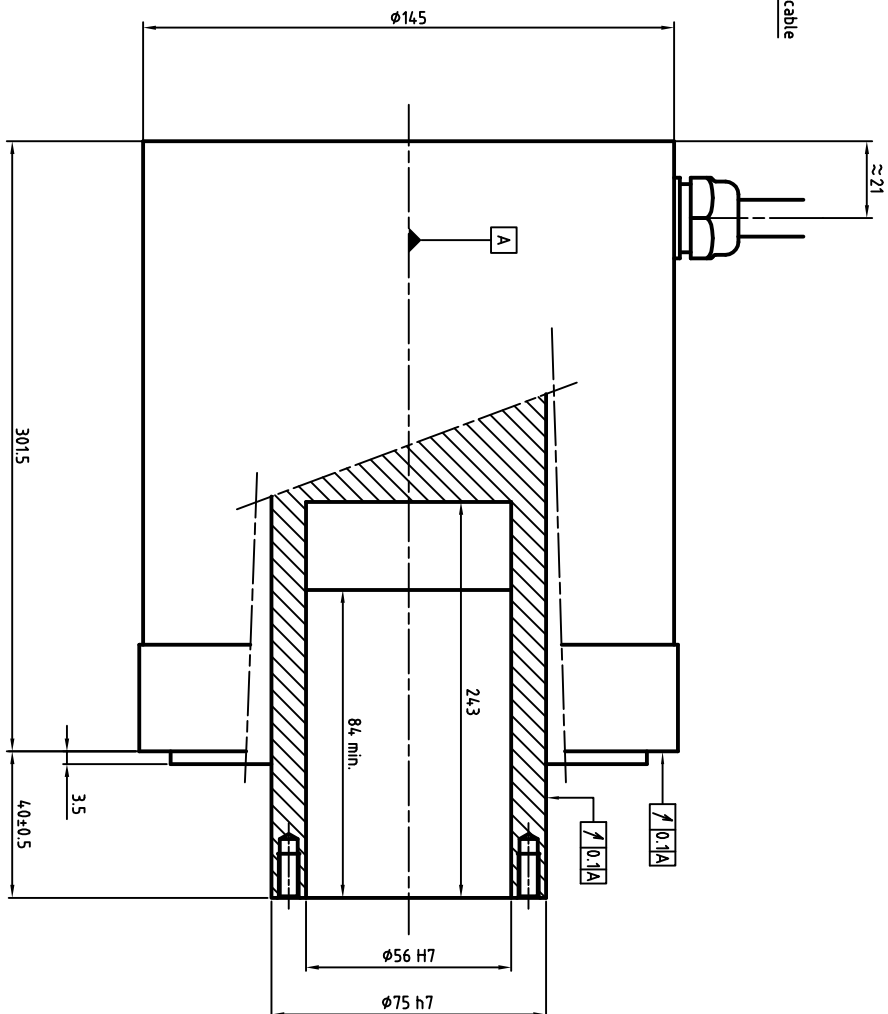

Power cable diameter and section depends on rated current
 U : Phase 1
 V : Phase 2
 W : Phase 3
 Green/Yellow : Ground

ENCODER SIGNAL COLORS

Wires colors	ERN1387	ERN1381	ECN1313	EON1325
White	A+	0V	Up	Up
Brown	A-	Up	0V	0V
Green	R+	A+	A+	A+
Yellow	R-	A-	A-	A-
Pink	D+	B-	B-	B-
Grey	D-	B+	B+	B+
Blue	C+	R+	DATA+	DATA+
Red	C-	R-	DATA-	DATA-
Black	Thermal	Thermal	CLOCK+	CLOCK+
Violet	Thermal	Thermal	CLOCK-	CLOCK-
Grey/Pink	B+	N/A	Thermal	Thermal
Red/Blue	B-	N/A	Thermal	Thermal
White/Green	0V	N/A	N/A	N/A
Brown/Green	Up	N/A	N/A	N/A